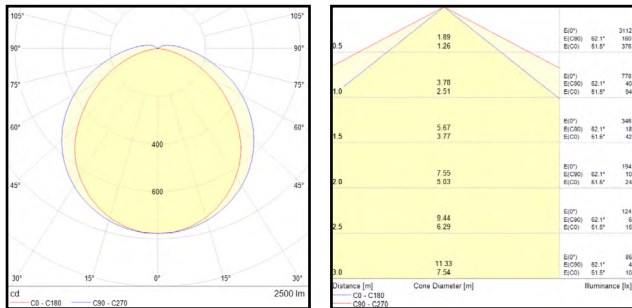

LED Waterproof Zeus IP66 19W 600 6500K