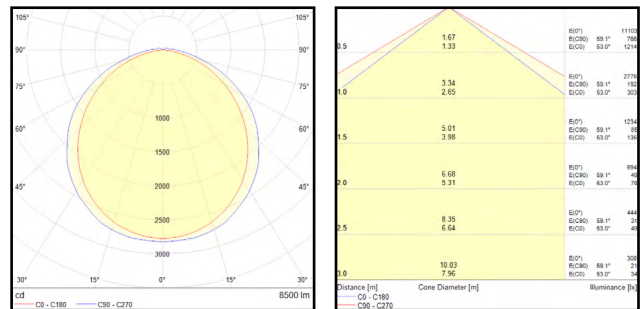

Version: May 2020

Page 2/5

LED WATERPROOF ZEUS IP66 TW

LED Waterproof Zeus IP66 19W 600 3000K

LED Waterproof Zeus IP66 35W 1200 3000K

LED Waterproof Zeus IP66 51W 1500 3000K

LED Waterproof Zeus IP66 60W 1500 3000K