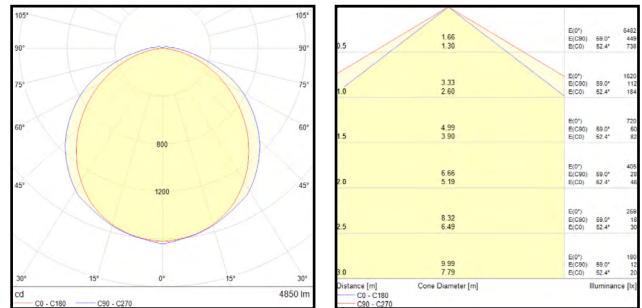

LED Waterproof Zeus IP66 35W 1200 6500K