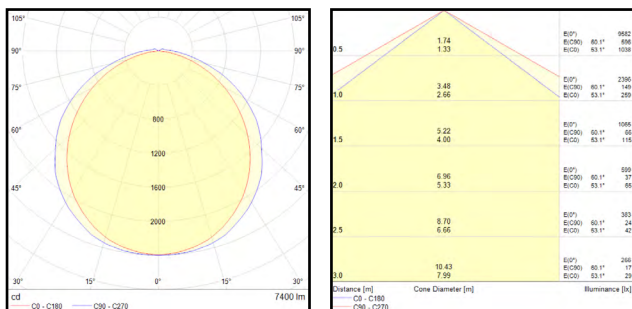

LED Waterproof Zeus IP66 51W 1500 6500K