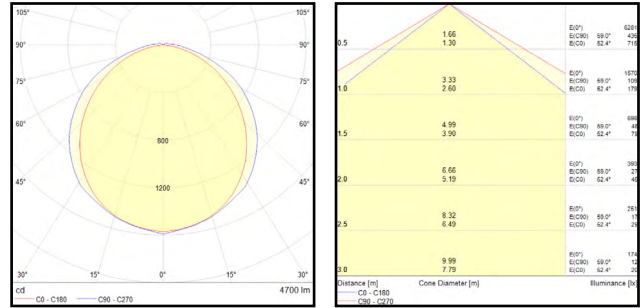

Version: May 2020

Page 2/5

LED WATERPROOF ZEUS IP66 TW

LED Waterproof Zeus IP66 19W 600 3000K

LED Waterproof Zeus IP66 35W 1200 3000K

LED Waterproof Zeus IP66 51W 1500 3000K

LED Waterproof Zeus IP66 60W 1500 3000K