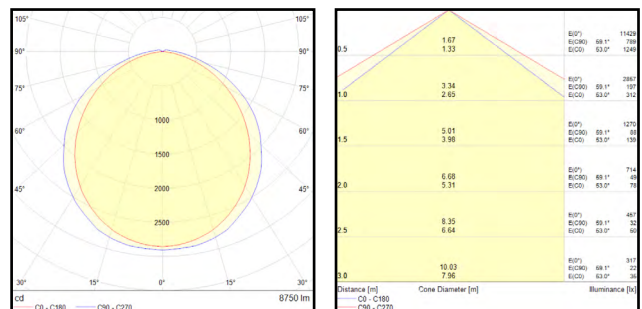

LED Waterproof Zeus IP66 19W 600 6500K

LED Waterproof Zeus IP66 35W 1200 6500K

LED Waterproof Zeus IP66 51W 1500 6500K

LED Waterproof Zeus IP66 60W 1500 6500K

PRAGMALUX

All rights reserved. PragmaLux - PDL Lighting Group B.V. retains the right to modify product specifications without any prior notice or obligation and does not assume any liability for any consequences of using this document. Subject to errors and printing errors. Luminous flux tolerance: +/- 10%. Power consumption tolerance: +/- 10%.