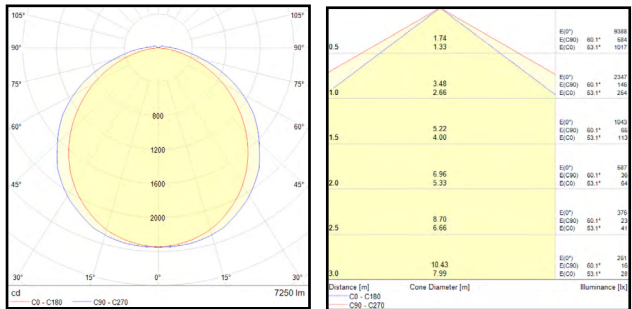

Version: May 2020

Page 2/5

LED WATERPROOF ZEUS IP66 TW

LED Waterproof Zeus IP66 19W 600 3000K

LED Waterproof Zeus IP66 35W 1200 3000K

LED Waterproof Zeus IP66 51W 1500 3000K

LED Waterproof Zeus IP66 60W 1500 3000K