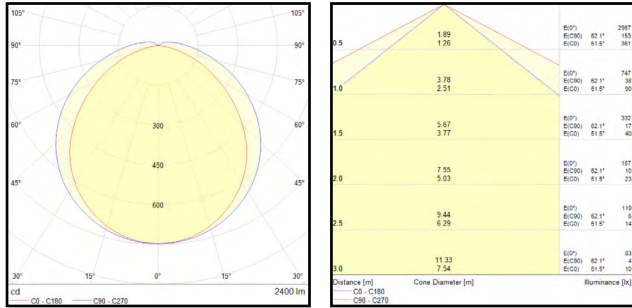

LED WATERPROOF ZEUS IP66 TW

LED Waterproof Zeus IP66 19W 600 3000K